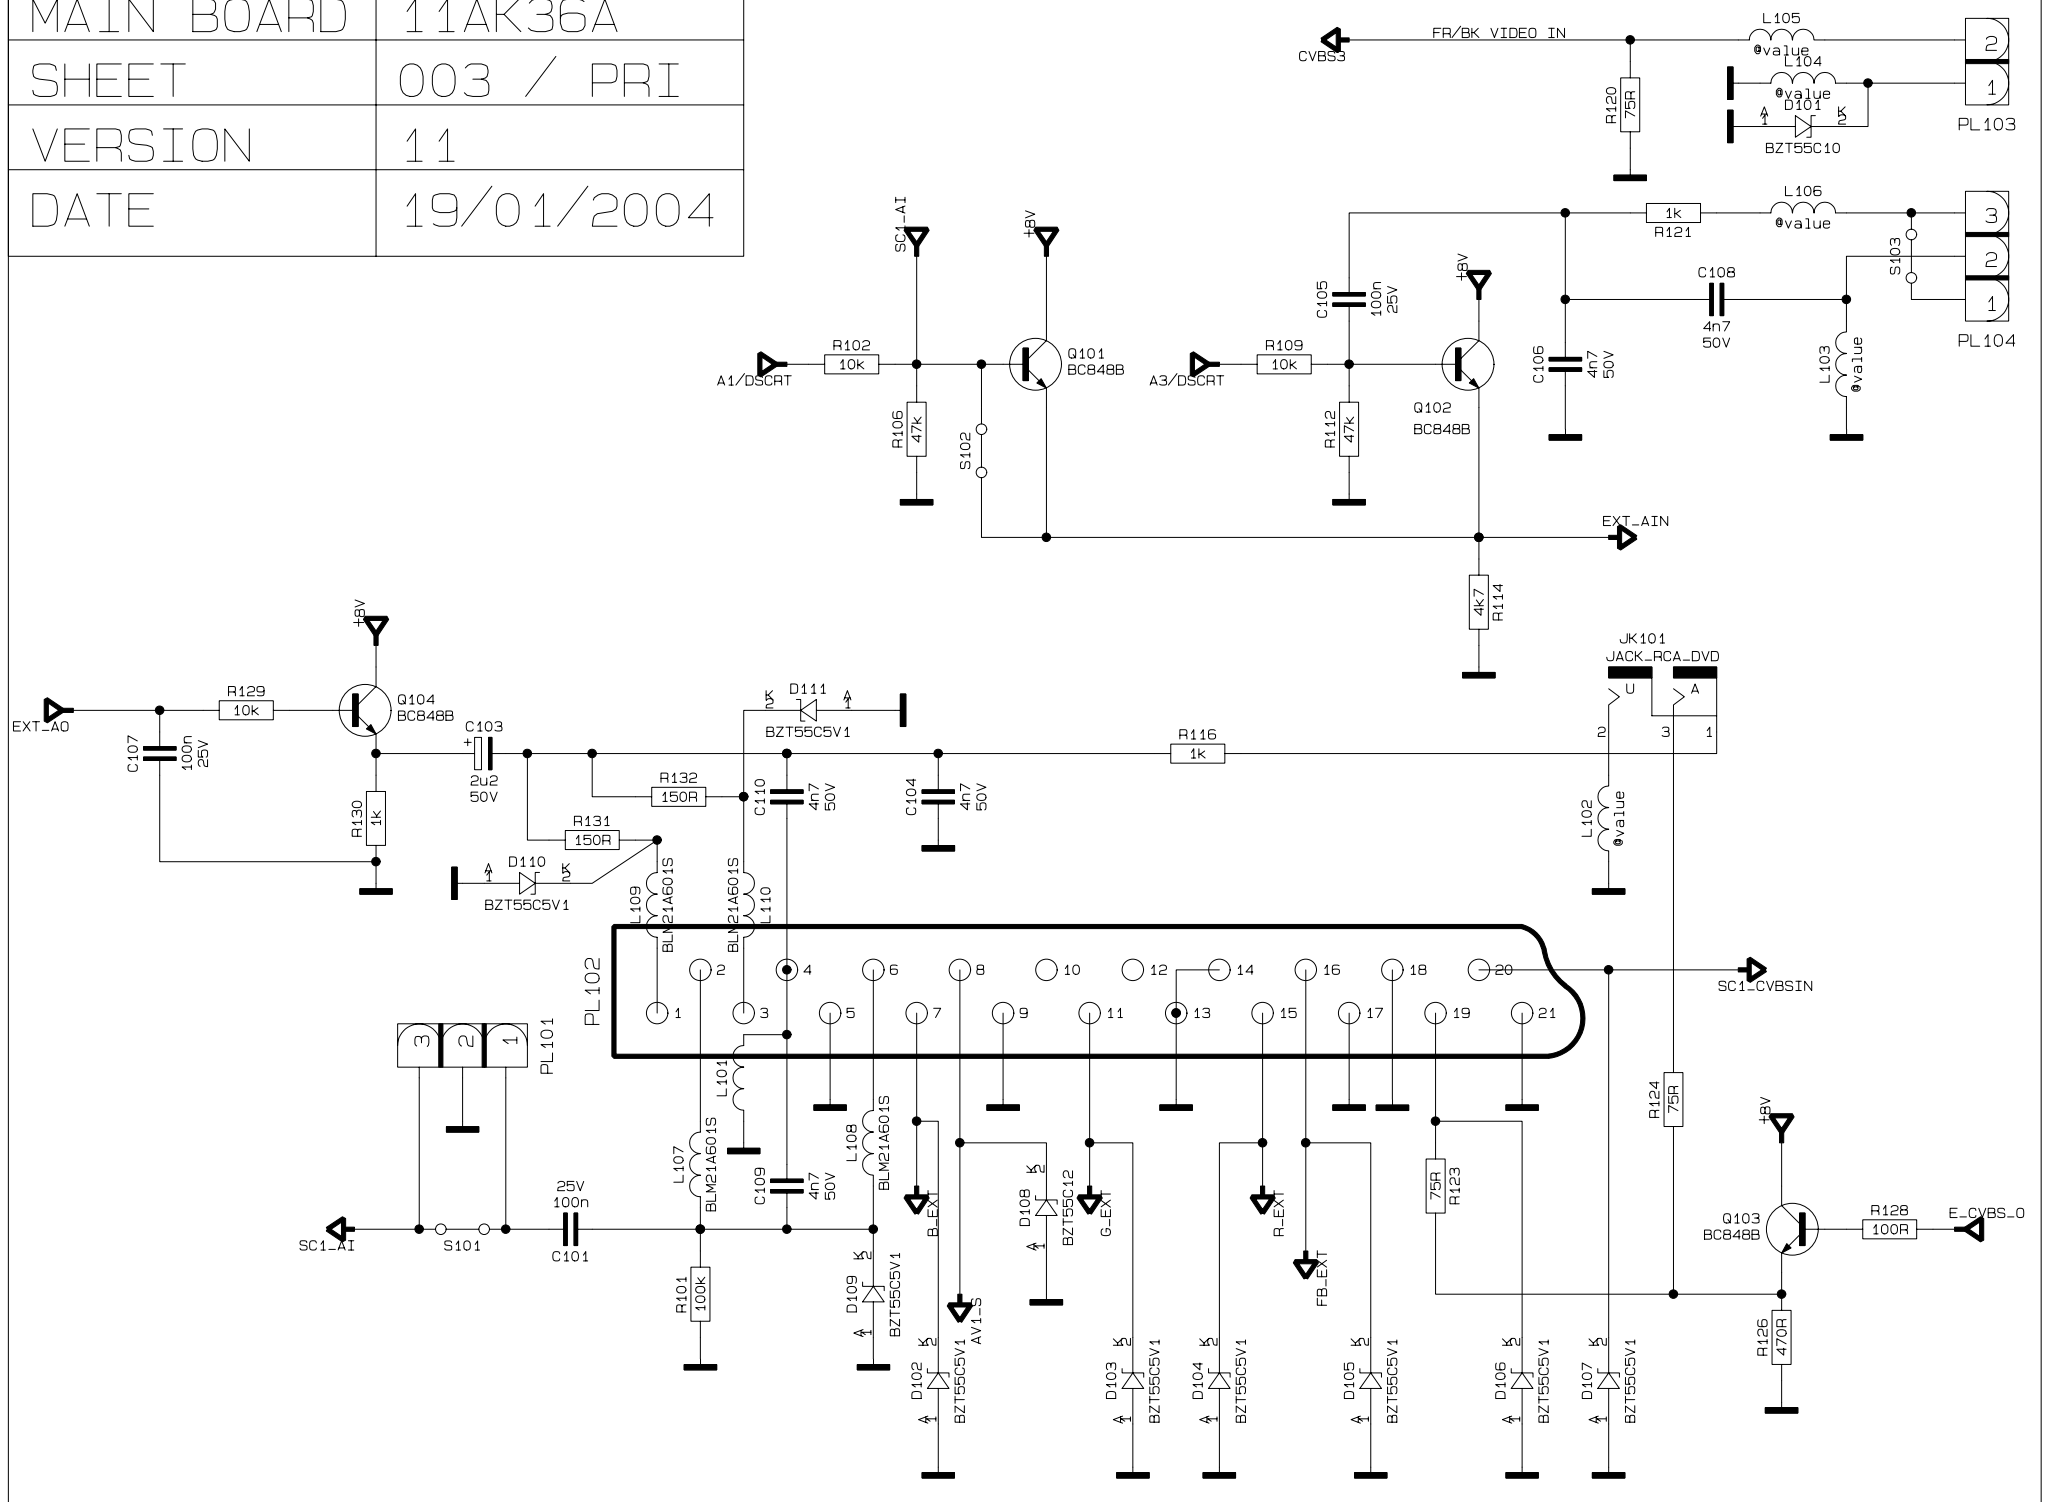

MAIN BOARD	11AK36A
SHEET	006 / SMPS
VERSION	11
DATE	19/01/2004

MAIN BOARD	11AK36A
SHEET	002/VIDEO
VERSION	11
DATE	19/01/2004

MAIN BOARD	11AK36A
SHEET	003 / PRI
VERSION	11
DATE	19/01/2004

MAIN BOARD	11AK36A
SHEET	005 / CRT
VERSION	11
DATE	19/01/2004