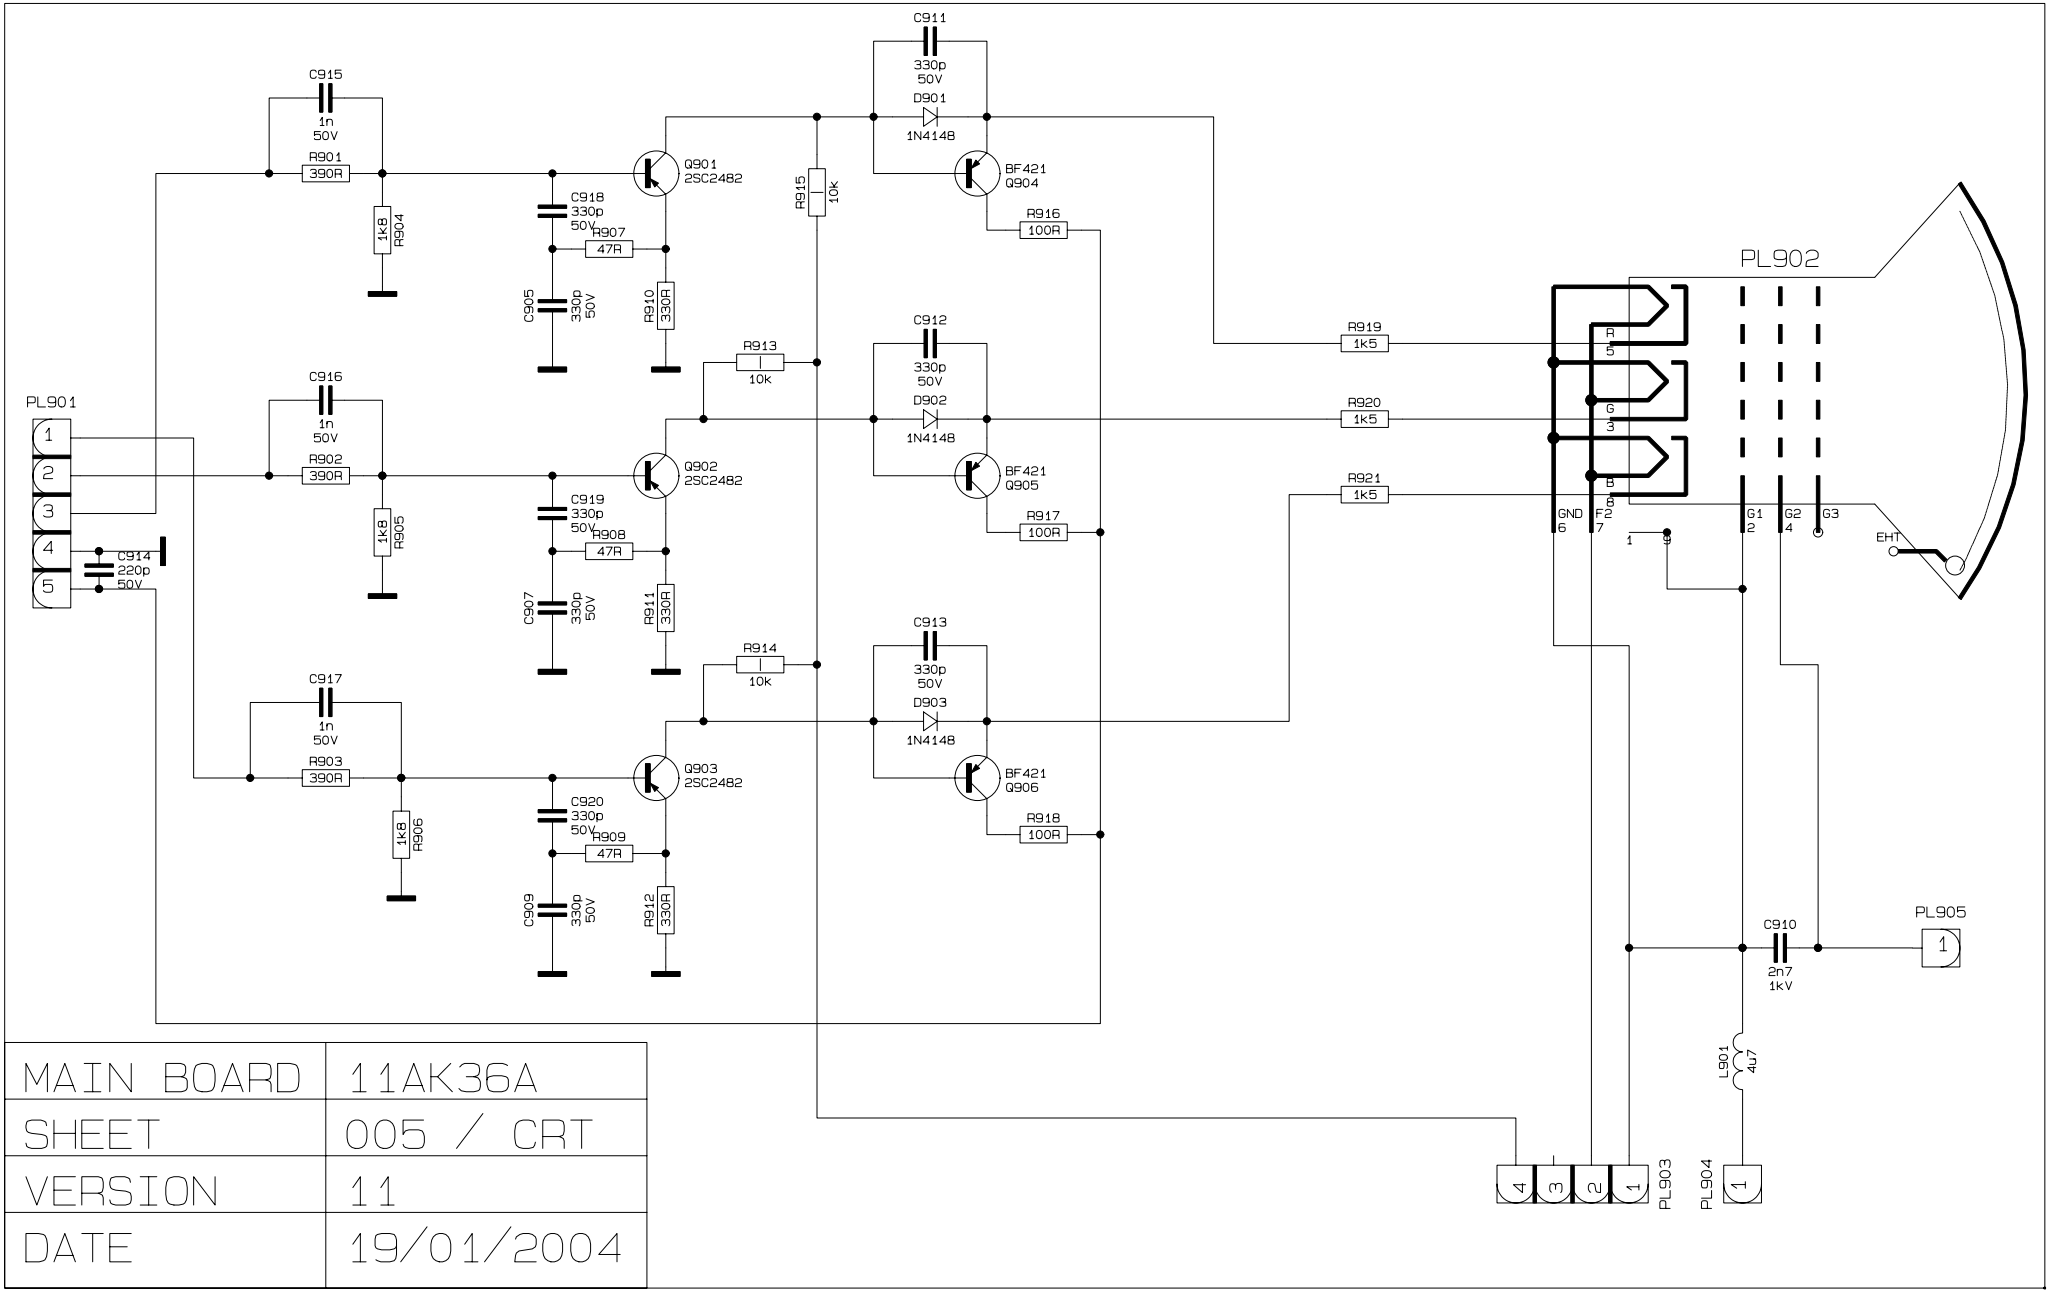

MAIN BOARD	11AK36A
SHEET	006 / SMPS
VERSION	11
DATE	19/01/2004

MAIN BOARD	11AK36A
SHEET	002/VIDEO
VERSION	11
DATE	19/01/2004

MAIN BOARD	11AK36A
SHEET	003 / PRI
VERSION	11
DATE	19/01/2004

MAIN BOARD	11AK36A
SHEET	005 / CRT
VERSION	11
DATE	19/01/2004